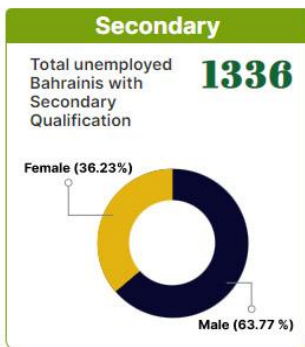

## Job Seekers Who Are Eligible To Work

Total unemployed Bahrainis eligible to work in the Agricultural Sector

**1410**

[View detailed data for this sector](#)

Last updated on: 15 Apr 2021

Source: Ministry of Labor and Social Development