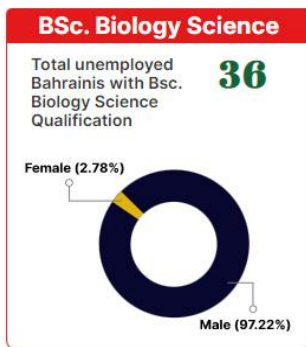

## Job Seekers Who Are Eligible To Work

Total unemployed Bahrainis eligible to work in the Agricultural Sector

**1410**

[View detailed data for this sector](#)

Last updated on: 15 Apr 2021

Source: Ministry of Labor and Social Development