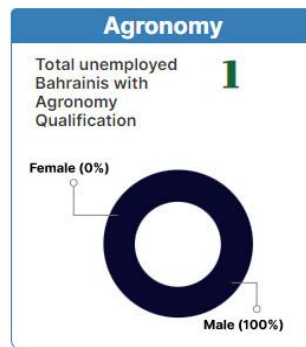

Active Employees

Job Seekers Who Are Eligible To Work

## Job Seekers Who Are Eligible To Work

Total unemployed Bahrainis eligible to work in the Agricultural Sector

**1410**

[View detailed data for this sector](#)

Last updated on: 15 Apr 2021

Source: Ministry of Labor and Social Development