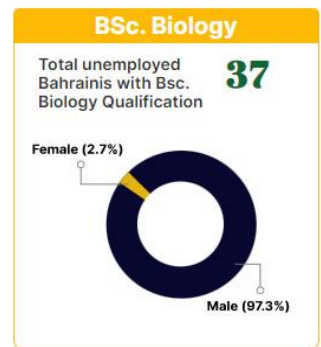

## Job Seekers Who Are Eligible To Work

Total unemployed Bahrainis eligible to work in the Agricultural Sector

**1410**

[View detailed data for this sector](#)

Last updated on: 15 Apr 2021

Source: Ministry of Labor and Social Development